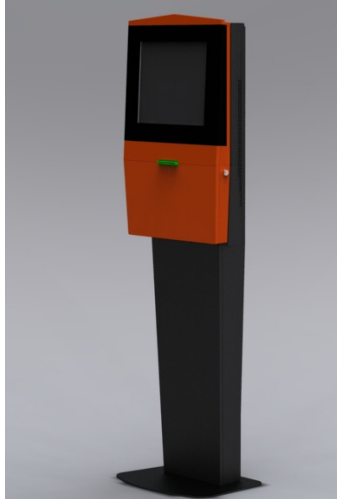

Silhouette Kiosk

Overview:

The Silhouette kiosk is our most versatile kiosk solution. Sleek and yet functional, the Silhouette has been designed with pedestal, counter and wall mount options, making it a truly flexible solution.

The Silhouette standard configuration features a 17" vandal, scratch and water resistant infrared touch screen LCD monitor.

The Silhouette is designed and built in Australia and can be produced in your choice of colours.

The Silhouette can be supplied with a PC that can be configured to your required specification.

Standard Features:

- Designed for optional mounting on:
 - Pedestal
 - Counter top
 - Wall
- Attractive & robust steel construction
- Vandal, water and scratch resistant touch screen panel
- Logitech stereo speakers
- Easy access to all components, most of which can be easily removed / replaced by an unskilled person
- Designed & built in Australia
- 3 year warranty on kiosk and touch screen (other components may vary)

Options:

- Receipt printer
- Impact, vandal & water resistant stainless steel keyboard & trackball
- PC
- Card reader
- Your preferred choice of colour and branding
- Holes in base for bolting down
- Road case on wheels